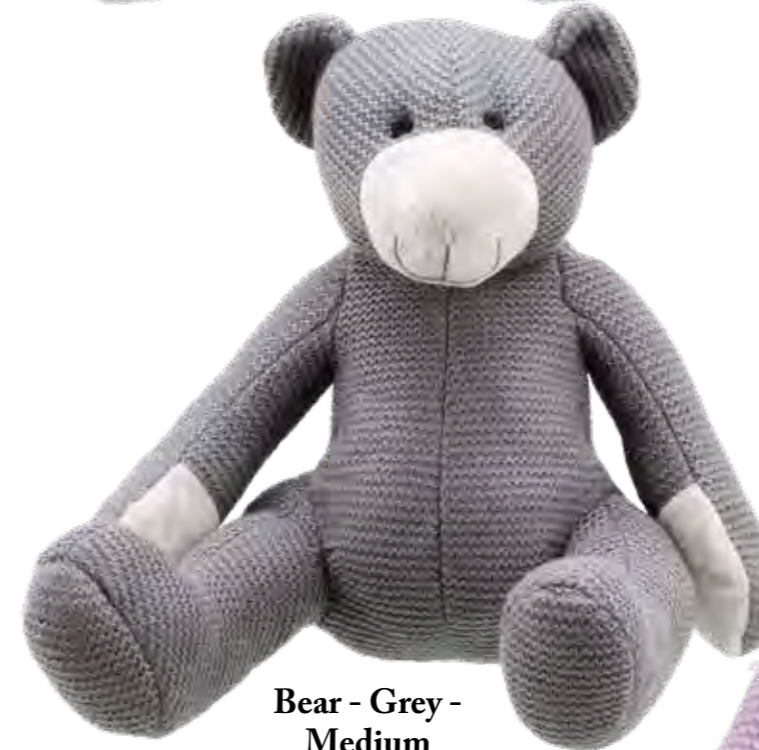

Chicken
Height - 270mm
WB004303

New
Penguin
Height - 270mm
WB004326

New
Sloth
Height - 250mm
WB004325

Wilberry Knitted

Bear - Pink - Small
Height - 200mm
WB004311

Bear - Grey - Large
Height - 330mm
WB004315

Bear - Grey - Small
Height - 200mm
WB004319

Bear - Blue - Small
Height - 200mm
WB004310

Bear - Purple - Medium
Height - 280mm
WB004314

Wilberry Knitted

Bear - Blue - Medium
Height - 280mm
WB004313

Bear - Pink - Medium
Height - 280mm
WB004318

Bear - Grey - Medium
Height - 280mm
WB004317

Bear - Purple - Large
Height - 330mm
WB004316

Wilberry Snuggles

New for 2020 is a wonderful pink bird complete with a nice warm woolly pink hat and a very furry pom pom! There are now twenty one beautiful Snuggles to collect. By using a varied colour palette and super soft materials, Wilberry have given them true 'snuggle appeal'!